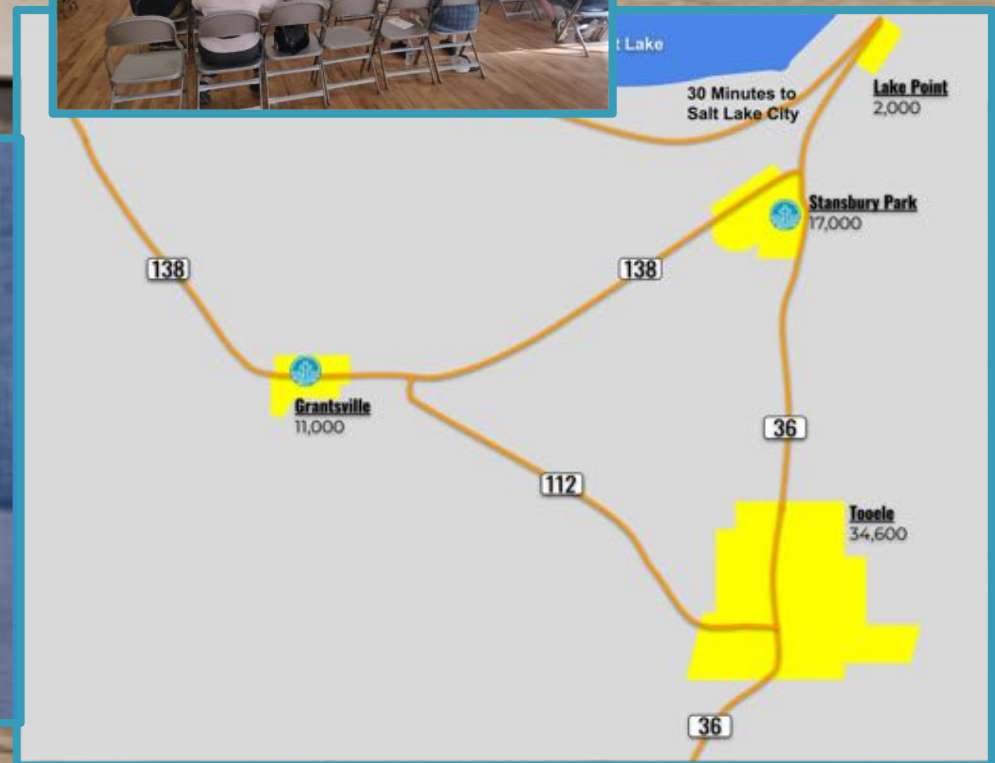

We have begun the process of starting our second campus in Grantsville. We have already had our first pilot service, and hired our campus pastor, Jeff Hubrich.

We are inviting 50-75 people from Lakeview to join Grantsville to get it launched.