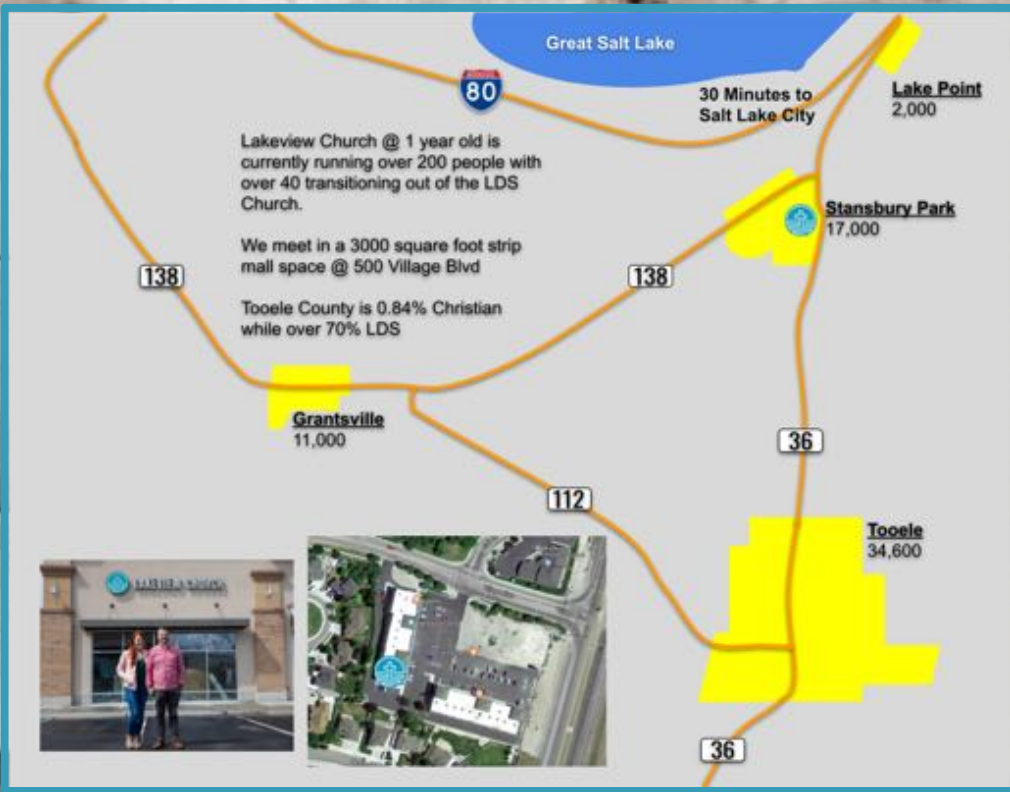

We rented some space in a strip mall in Stansbury Park, and launched with over 230 people in attendance.

Since then, we have continued to grow. Our attendance high before COVID-19 was 241 people, running 2 services.

Since COVID-19 we are running over 300 between our in service attendance and our online attendance.

We have currently over 40 people transitioning out of the LDS church, as well as having 1% of the population in Stansbury Park attending Lakeview.

As of June of 2020, Lakeview has Baptised 8 people!

We have begun the process of starting our second campus in Grantsville. We have already had our first pilot service, and hired our campus pastor, Jeff Hubrich.